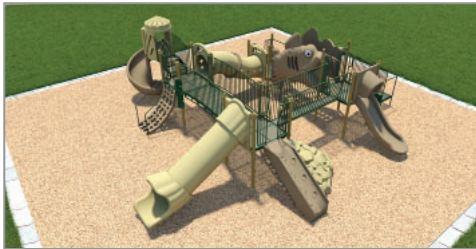

### PROJECT SCOPE

The Fairmeadows 2020 project includes only replacement of playground and picnic shelter. Public input is being sought regarding playground choice and other general comments concerning park use and needs that staff may be able to address separately from playground project.

### PLEASE SELECT THE CATEGORY OF PLAYGROUND EQUIPMENT YOU PREFER

**TRADITIONAL PLAY**

**INDIVIDUAL PLAY**

FROM YOUR CATEGORY SELECTION PLEASE SELECT YOUR PREFERRED PLAYGROUND DESIGN (SELECT ONE)

OPTION 1

OPTION 2

OPTION 3

OPTION 1

OPTION 2

OPTION 3

OPTION 4