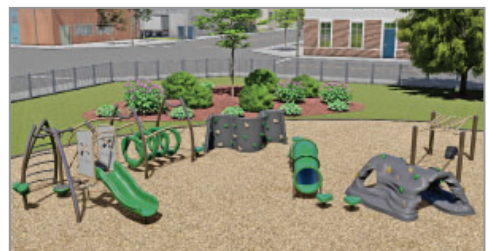

FAIRMEADOWS PARK

PARK IMPROVEMENTS INPUT

PROJECT SCOPE

The Fairmeadows 2020 project includes only replacement of playground and picnic shelter. Public input is being sought regarding playground choice and other general comments concerning park use and needs that staff may be able to address separately from playground project.

PLEASE SELECT THE CATEGORY OF PLAYGROUND EQUIPMENT YOU PREFER

☐ **TRADITIONAL PLAY**

☐ **INDIVIDUAL PLAY**

FROM YOUR CATEGORY SELECTION PLEASE SELECT YOUR PREFERRED PLAYGROUND DESIGN (SELECT ONE)

☐ OPTION 1

☐ OPTION 2

☐ OPTION 3

☐ OPTION 1

☐ OPTION 2

☐ OPTION 3

☐ OPTION 4