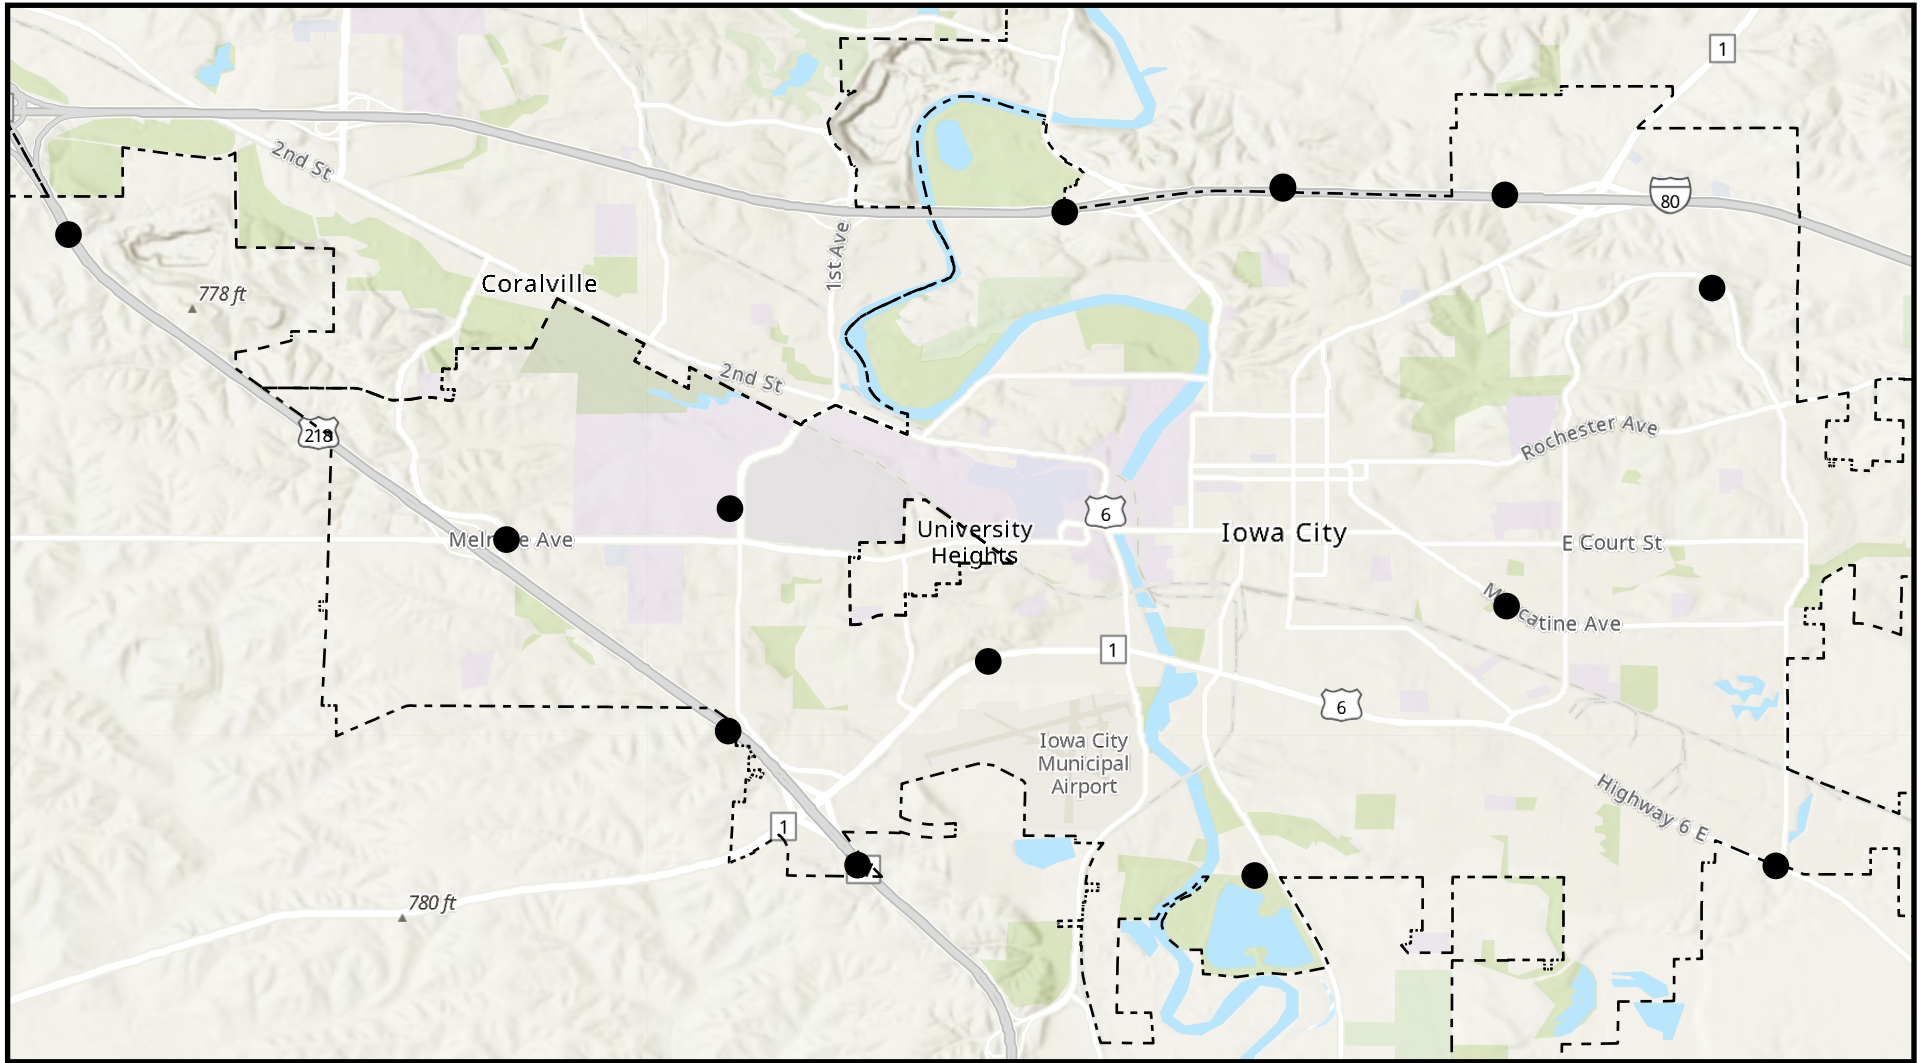

Deer-Vehicle Collisions - 2020

Legend

- Deer Vehicle Collisions
- Cities
- - - Counties

Print Date: 3/10/2021

This map is intended to serve as an aid in graphic representation only. This information is not warranted for accuracy or other purposes.