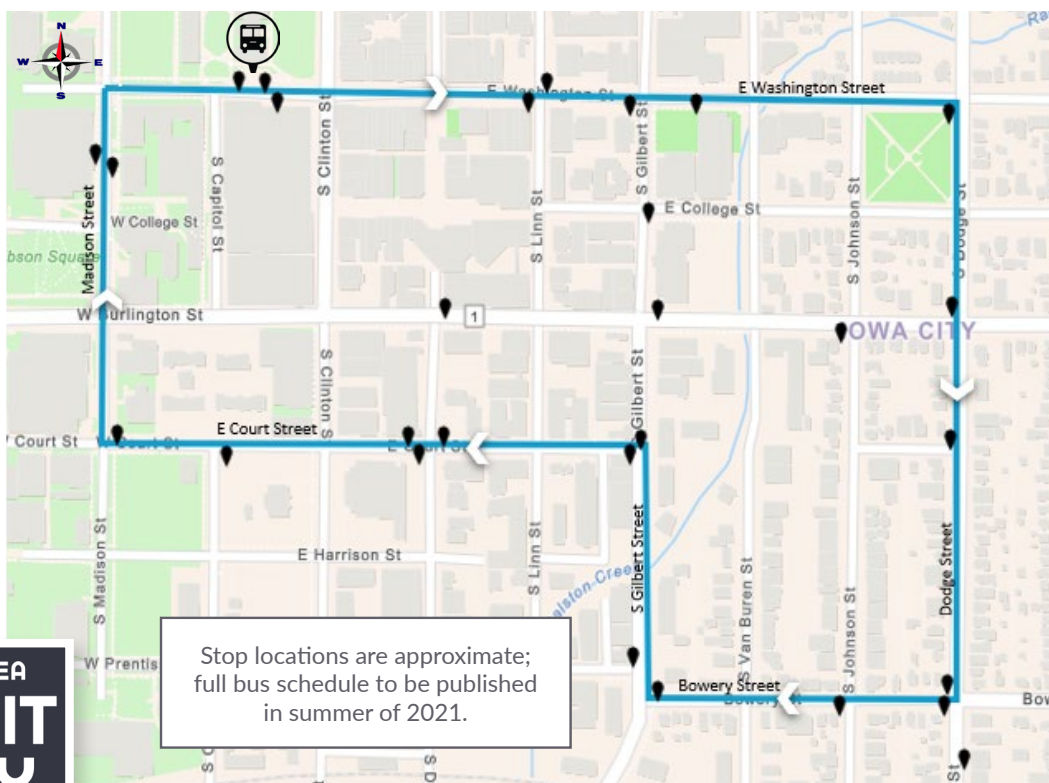

4 Downtown Shuttle

Will serve riders of these routes

Downtown Shuttle

Destinations Served

Near-downtown neighborhoods
UI East Campus
Campus Rec. and Wellness Center

Service Highlights

- Follows South Downtown Shuttle route
- North Downtown Shuttle eliminated due to very low ridership

Bus Service Frequency

AM Peak	Mid-Day	PM Peak	Night & Weekend
15 min	15 min	15 min	n/a

Hours of Service

Monday - Friday	Weekend
7:30 AM - 6:30 PM	n/a

Stop locations are approximate; full bus schedule to be published in summer of 2021.

For more information visit www.icgov.org/transit, call Iowa City Transit at 319-356-5151, or email ICTransit@iowa-city.org.