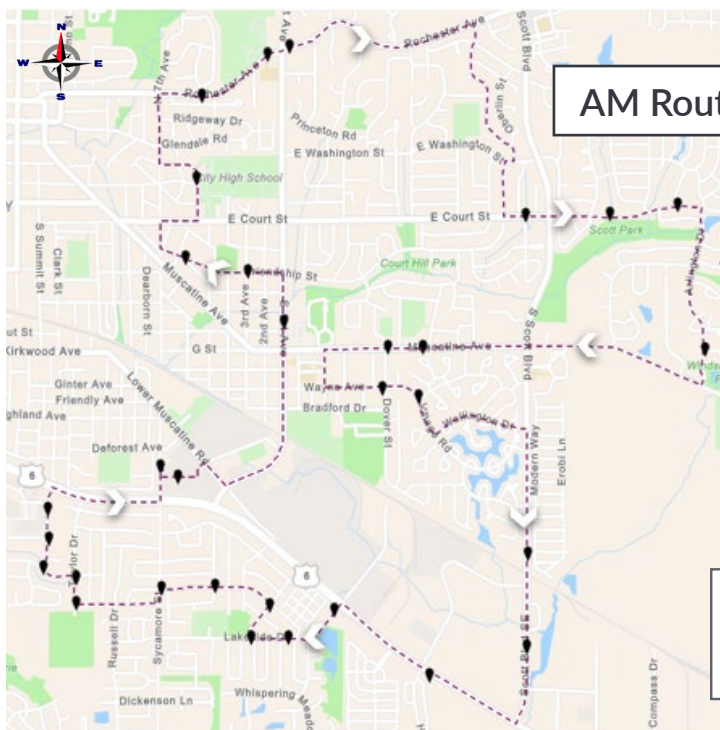

3 Eastside Loop

Will serve riders of these routes

Eastside Loop

Destinations Served

City High School
 Southeast Junior High
 Regina Education Center
 Grantwood Elementary
 Systems Unlimited, Inc
 Iowa City Marketplace

Service Highlights

- No changes to service
- Route will continue to run twice daily to support school related transportation
 - Open to public

Hours of Service

Monday - Friday

Weekend

7:35 AM - 8:45 AM (M-F)
 4:05 PM - 4:55 PM (M, T, T, F)
 3:05 PM - 3:55 PM (W)

n/a

Bus Service Frequency

AM Peak

Mid-Day

PM Peak

Night & Weekend

One-Trip

One-Trip

n/a

n/a

AM Route

PM Route

Stop locations are approximate; full bus schedule to be published in summer of 2021.

For more information visit www.icgov.org/transit, call Iowa City Transit at 319-356-5151, or email ICTransit@iowa-city.org.