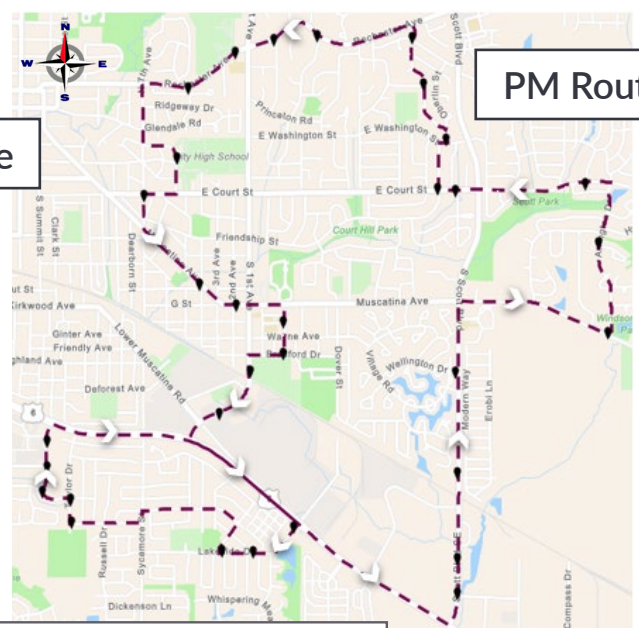

3 Eastside Loop

Will serve riders of these routes

Eastside Loop

Destinations Served

City High School
 Southeast Junior High
 Regina Education Center
 Grantwood Elementary
 Systems Unlimited, Inc
 Iowa City Marketplace

Service Highlights

- No changes to service
- Route will continue to run twice daily to support school related transportation
 - Open to public

Hours of Service

Monday - Friday

Weekend

7:35 AM - 8:45 AM (M-F)
 4:05 PM - 4:55 PM (M, T, T, F)
 3:05 PM - 3:55 PM (W)

n/a

Bus Service Frequency

AM Peak

Mid-Day

PM Peak

Night & Weekend

One-Trip

One-Trip

n/a

n/a

AM Route

PM Route

Stop locations are approximate; full bus schedule to be published in summer of 2021.

For more information visit www.icgov.org/transit, call Iowa City Transit at 319-356-5151, or email ICTransit@iowa-city.org.