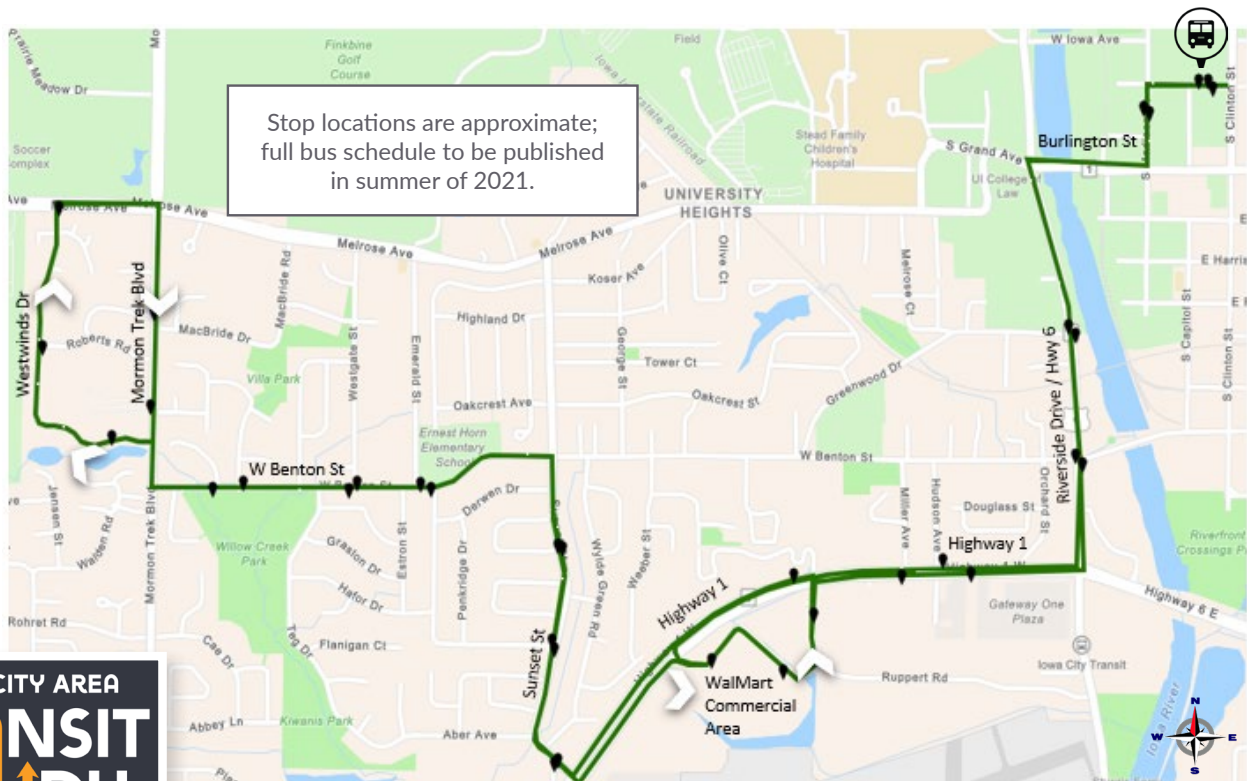

12 Highway 1

Will serve riders of these routes

Plaen View
Westwinds
Westport Plaza

Destinations Served

Riverside Drive
Highway 1
Walmart/Aldi
Fareway
Pheasant Ridge

Service Highlights

- Same route weekdays, nights and weekends
- Improved access to Walmart commercial area from Downtown and Pheasant Ridge
- Hourly service on Saturdays

Bus Service Frequency

AM Peak	Mid-Day	PM Peak	Night & Weekend
30 min	60 min	30 min	60 min

Hours of Service

Monday - Friday	Weekend
6:30 AM - 10:45 PM	7:00 AM - 7:00 PM

For more information visit www.icgov.org/transit, call Iowa City Transit at 319-356-5151, or email ICTransit@iowa-city.org.