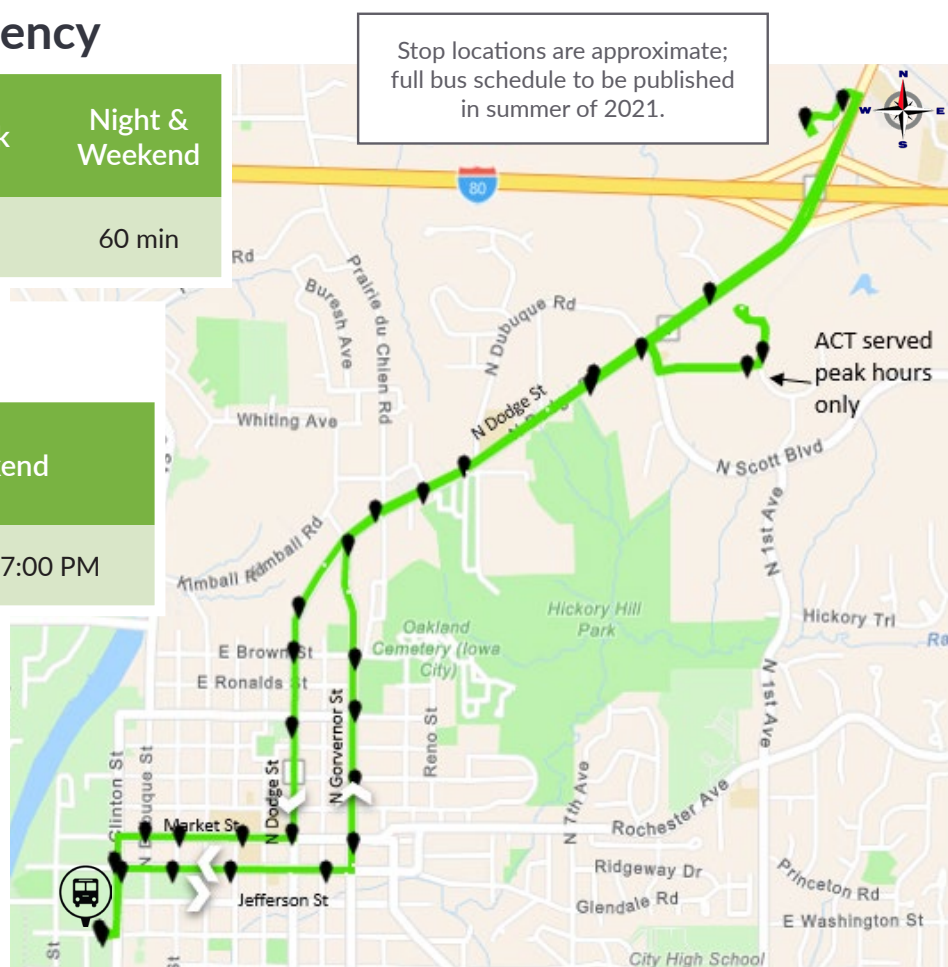

7 North Dodge

Will serve riders of these routes

North Dodge

Destinations Served

ACT (peak hours only)
North Dodge Hy-Vee
Northgate Corporate Park
Pearson

Service Highlights

- Same route weekdays, nights and weekends
- Caroline Ave area residents now served on Dodge Street; walk to transit 5-8 minutes
- Directly serves ACT during peak hours only
- Hourly service on Saturdays

Bus Service Frequency

AM Peak	Mid-Day	PM Peak	Night & Weekend
30 min	60 min	30 min	60 min

Hours of Service

Monday - Friday	Weekend
7:00 AM - 8:30 PM	7:30 AM - 7:00 PM

For more information visit www.icgov.org/transit, call Iowa City Transit at 319-356-5151, or email ICTransit@iowa-city.org.