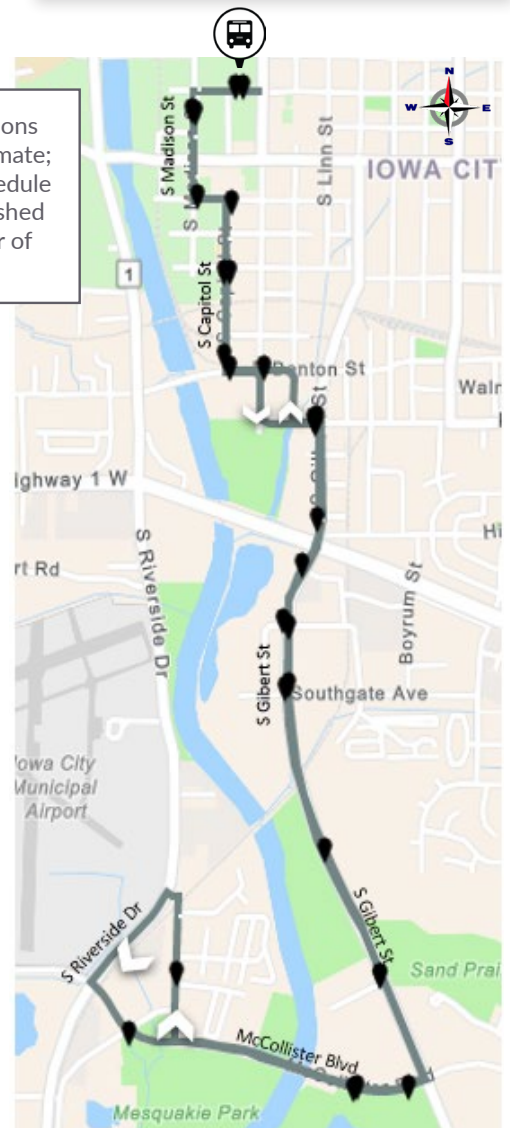

13 South Gilbert

Will serve riders of these routes

Westport Plaza

Destinations Served

South Gilbert Stret
 Napoleon Park
 Terry Trueblood Rec Area
 Cole’s Mobile Home Park
 Campus Rec. and Wellness Center

Service Highlights

- Same route weekdays, nights and weekends
- New service to Terry Trueblood Recreation Area, Napoleon Park, and McCollister Blvd
- Hourly service on Saturdays

Hours of Service

Monday - Friday	Weekend
6:45 AM - 8:15 PM	7:15 AM - 6:15 PM

Bus Service Frequency

AM Peak	Mid-Day	PM Peak	Night & Weekend
30 min	60 min	30 min	60 min

Stop locations are approximate; full bus schedule to be published in summer of 2021.

For more information visit www.icgov.org/transit, call Iowa City Transit at 319-356-5151, or email ICTransit@iowa-city.org.