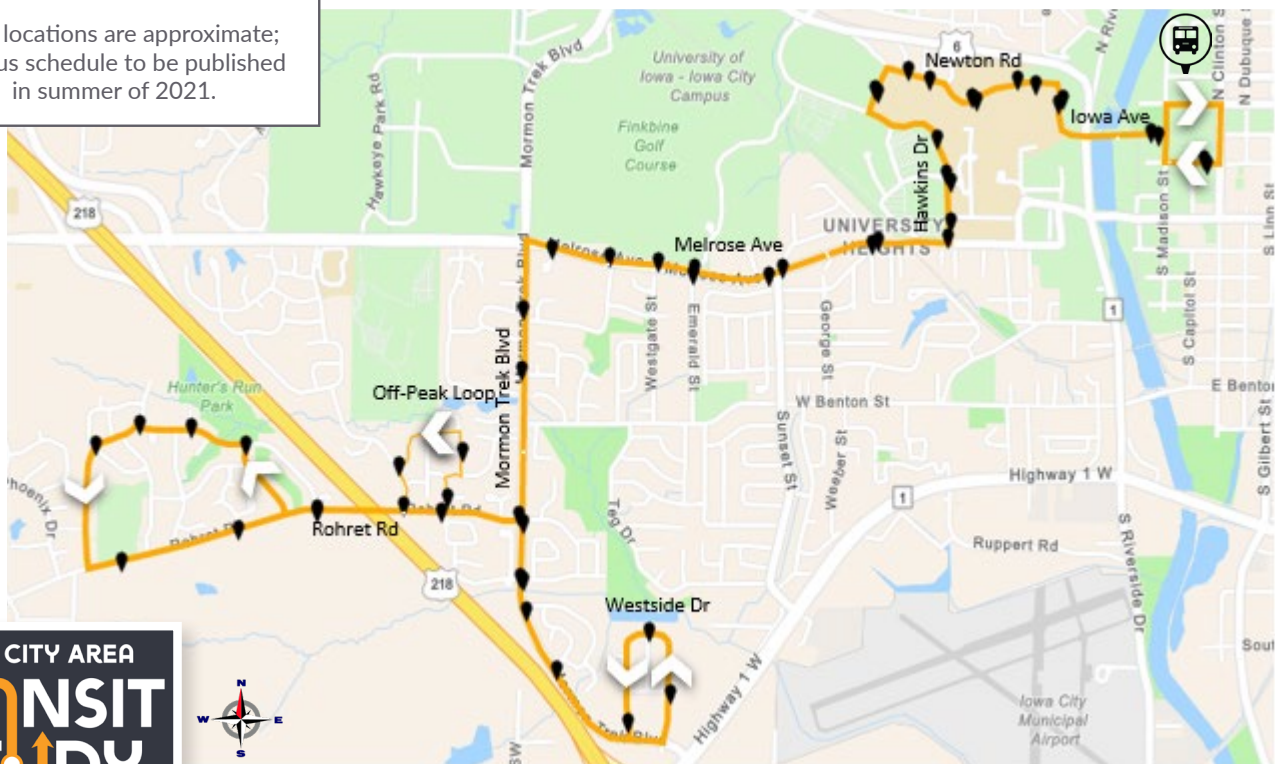

10 West Iowa City

Will serve riders of these routes

Melrose Express
 Plaen View
 Westwinds
 Westside Hospital

Destinations Served

UIHC
 North Hospital/Newton Road
 Pheasant Ridge
 Fareway
 Westside Drive
 Rohret Road

Service Highlights

- Same route weekdays, nights and weekends
 - Directly serves UIHC
- No longer directly serve Melrose Ave, west of WestwindsDrive; 7-10+ minute walk to transit
- Hourly service on Saturdays

Bus Service Frequency

AM Peak	Mid-Day	PM Peak	Night & Weekend
30 min	30 min	30 min	60 min

Hours of Service

Monday - Friday	Weekend
6:45 AM - 10:45 PM	7:45 AM - 7:45 PM

Stop locations are approximate; full bus schedule to be published in summer of 2021.